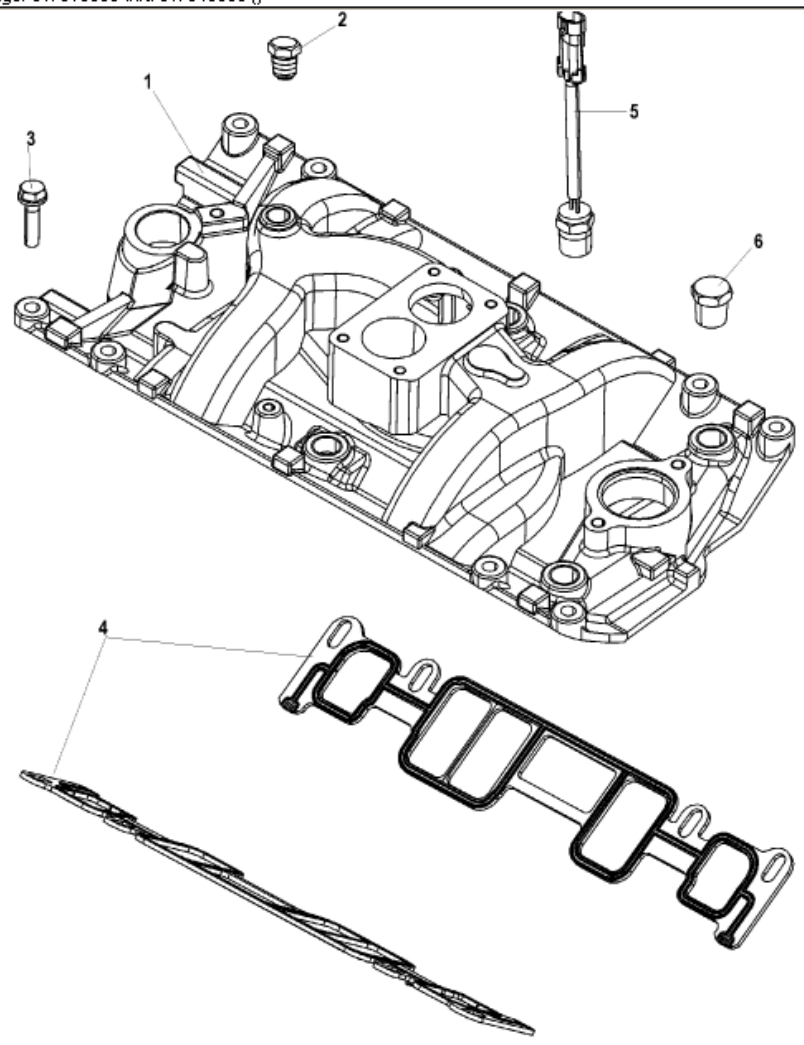

Parts List						
Ref	Class	Part	Description	Qty	Comment	Footnote
1		824324T 1	INTAKE MANIFOLD	1	(2 Barrel)	
2	22	75983	PLUG (.25-14)	1		
3	10	835004	BOLT, (.312-18 x 1.75)	8		
4	27	824326 1	GASKET SET, Intake	1		2,4
5	87	866089	THERMAL SWITCH, (Normally Op	1		
6	22	37372	PLUG, Pipe (.500)	1		

12711